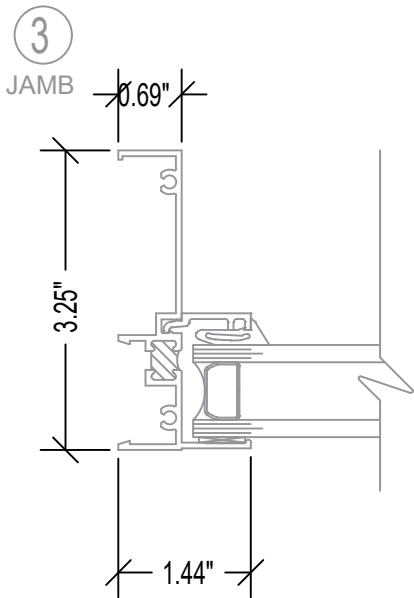

700 SERIES 3 1/4" PW

MULLED FIXED

STERGIS
WINDOWS & DOORS

700 SERIES / 7