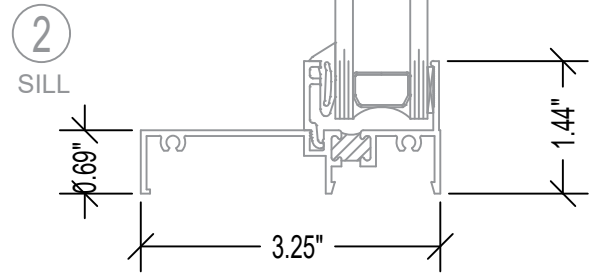

700 SERIES 3 1/4" PW

MULLED FIXED

STERGIS
WINDOWS & DOORS

700 SERIES / 7