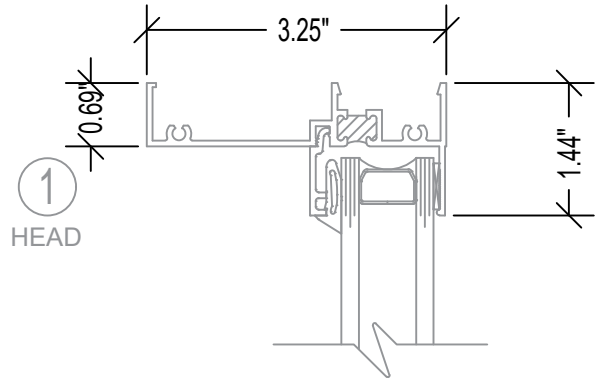

700 SERIES 3 1/4" PW

MULLED FIXED

STERGIS
WINDOWS & DOORS

700 SERIES / 7