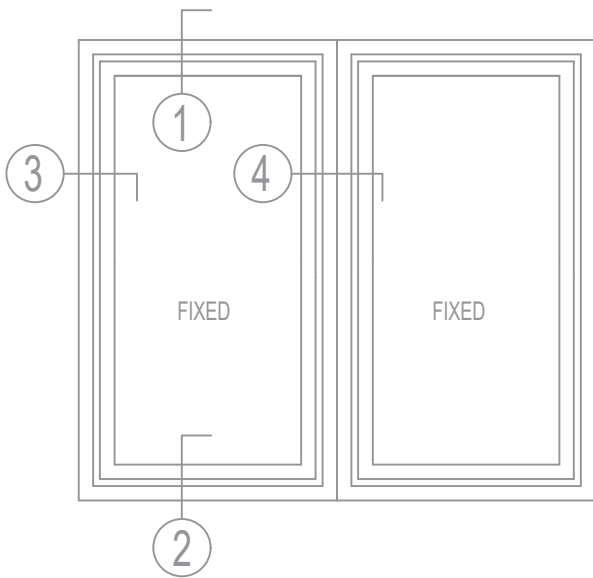

700 SERIES 3 1/4" PW

MULLED FIXED

STERGIS
WINDOWS & DOORS

700 SERIES / 7