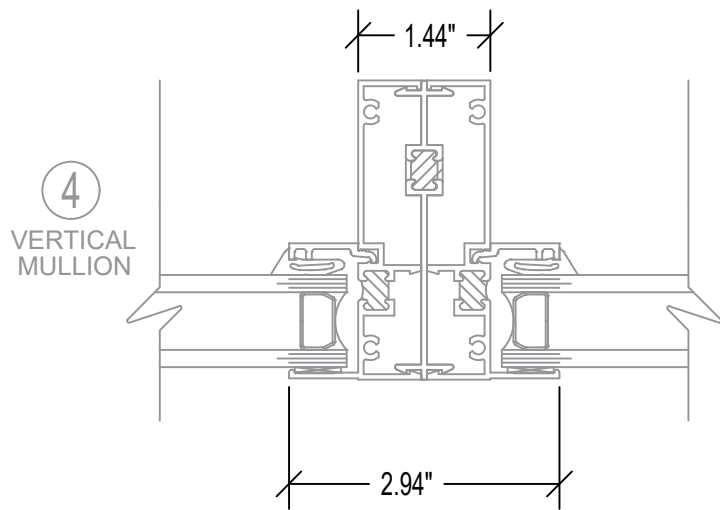

700 SERIES 3 1/4" PW

MULLED FIXED

STERGIS
WINDOWS & DOORS

700 SERIES / 7